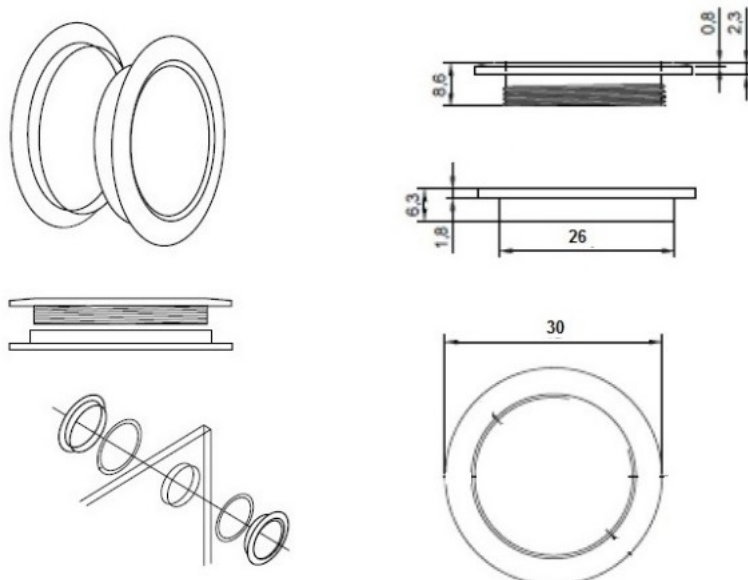

PRODUCT SHEET

Description:

Glass Door Pull, Aluminium, $\varnothing 30 \times 9 \text{mm}$, Bore 25mm, Alu Finish

Item number:

17.40.102-0

Units	Box	Carton	HS Code	Barcode
Pcs.	5	500	8302420090	 5704866072236